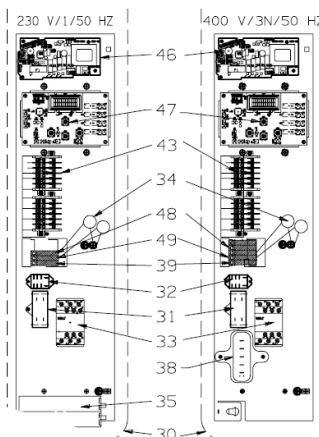

# TEPELNÁ ČERPADLA POWER FIRST PREMIUM

detail	identifikace	popis	detail	identifikace	popis
		ELECTRICAL SPARE PARTS			
25	WTC03943	PFPREM flow rate switch	10	WPV01001	PFPREM cover
26	WTC03995	Compressor ST5 discharge probe	11	WPV01003	PFPREM front panel
27	WTC03996	ST4 liquid probe	12	WPV01006	PFPREM grille
28	WTC03997	ST1 regulation probe	13	WPV01007	PFPREM technical door
29	WTC03998	ST2/ST3 antifrost and defrost probes	14	WPV01004	PFPREM rear panel
30	WTC03929	Set Electrical PREM 6	15	WPV01002	PFPREM base
30	WTC03930	Set Electrical PREM 8	16	WPV01005	PFPREM upright
30	WTC03931	Set Electrical PREM 11M			OTHER
30	WTC03932	Set Electrical PREM 11T	2	WTC03925	Compressor insulation PFPREM 6, 8
30	WTC03992	Set Electrical PREM 13M	2	WTC03926	Compressor insulation PFPREM 11, 13
31	WTC03936	Condenser 5 µF for PREM	7	WTC02971	Condensate drainage tube
33	WTC04001	Switch 25 A, 230 V, 50/60 Hz <i>, PFPREM 11 M, 13M</i>	8	WTC03942	PREMIUM Lexan
33	WTC03937	Switch 18 A, PREM <i>6, 8, 11T, 11TD, 15TD</i>	67	WTC03784	4-vane propeller
34	WTC03988	Varistore (S20K275)	68	WTC03895	Fan motor bracket
35	WTC04005	Condenser 55 µF PREM 11	71	WTC03896	Protective grille 1045 x 765
38	WTC03940	Phase controller (PREM TRI)			
40	WTC03941	Coil SAG UKV A053 for PREM			
46	WTC03944	Main card PFPREM A1			
47	WTC03939	Display card PREM A2			
66	WTC03783	Fan Motor			
		REFRIGERATING SPARE PARTS			
1	WTC03920	Compressor PFPREM 6			
1	WTC03921	Compressor PFPREM 8			
1	WTC03922	Compressor PFPREM <i>11MD and 11M</i>			
1	WTC03923	Compressor PFPREM <i>11TD and 11T</i>			
1	WTC03987	Compressor PFPREM 13			
6	WTC03985	Evaporator PFPREM 6, 8			
6	WTC03986	Evaporator PREM 11, 13 and 15			
17	WTC03927	Pressure reducer UKV for PREM 6 and 8			
17	WTC03928	Pressure reducer UKV for PREM 11			
17	WTC03994	Pressure reducer UKV 30D33 for PREM <i>13 and 15</i>			
44	WTC03815	Pressure switch, low pressure			
45	WTC03816	Pressure switch, high pressure			
		SHEET METAL			