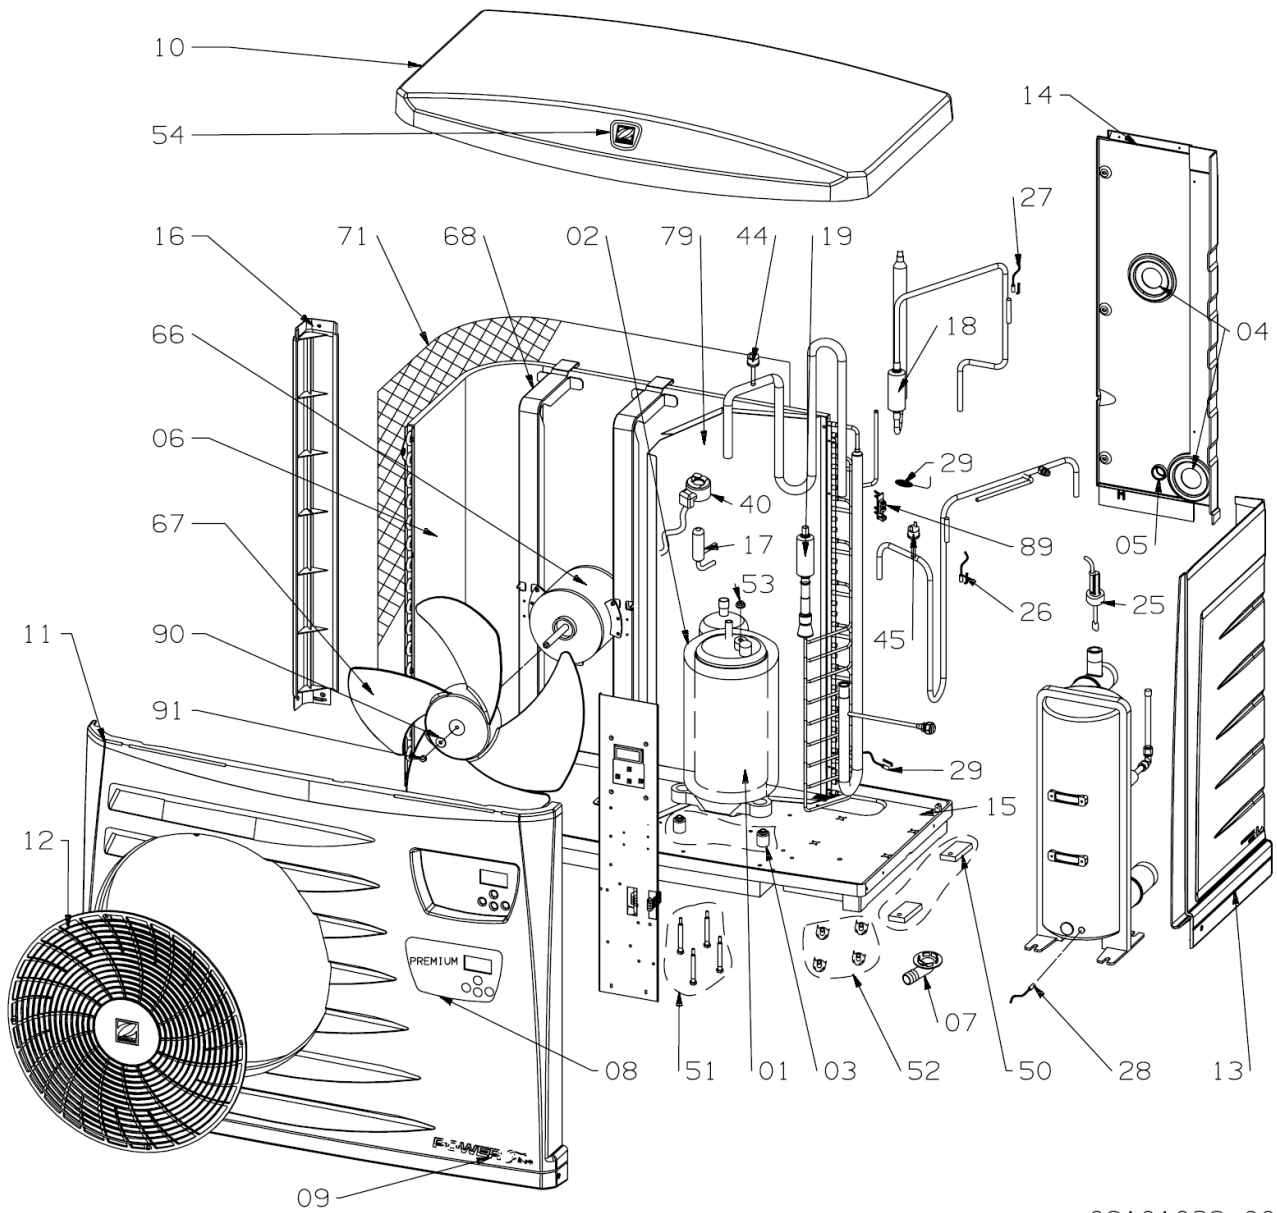

TEPELNÁ ČERPADLA POWER FIRST PREMIUM

TEPELNÁ ČERPADLA POWER FIRST PREMIUM

detail	identifikace	popis	detail	identifikace	popis
		ELECTRICAL SPARE PARTS			
25	WTC03943	PFPREM flow rate switch	10	WPV01001	PFPREM cover
26	WTC03995	Compressor ST5 discharge probe	11	WPV01003	PFPREM front panel
27	WTC03996	ST4 liquid probe	12	WPV01006	PFPREM grille
28	WTC03997	ST1 regulation probe	13	WPV01007	PFPREM technical door
29	WTC03998	ST2/ST3 antifrost and defrost probes	14	WPV01004	PFPREM rear panel
30	WTC03929	Set Electrical PREM 6	15	WPV01002	PFPREM base
30	WTC03930	Set Electrical PREM 8	16	WPV01005	PFPREM upright
30	WTC03931	Set Electrical PREM 11M			OTHER
30	WTC03932	Set Electrical PREM 11T	2	WTC03925	Compressor insulation PFPREM 6, 8
30	WTC03992	Set Electrical PREM 13M	2	WTC03926	Compressor insulation PFPREM 11, 13
31	WTC03936	Condenser 5 µF for PREM	7	WTC02971	Condensate drainage tube
33	WTC04001	Switch 25 A, 230 V, 50/60 Hz <i>, PFPREM 11 M, 13M</i>	8	WTC03942	PREMIUM Lexan
33	WTC03937	Switch 18 A, PREM <i>6, 8, 11T, 11TD, 15TD</i>	67	WTC03784	4-vane propeller
34	WTC03988	Varistore (S20K275)	68	WTC03895	Fan motor bracket
35	WTC04005	Condenser 55 µF PREM 11	71	WTC03896	Protective grille 1045 x 765
38	WTC03940	Phase controller (PREM TRI)			
40	WTC03941	Coil SAG UKV A053 for PREM			
46	WTC03944	Main card PFPREM A1			
47	WTC03939	Display card PREM A2			
66	WTC03783	Fan Motor			
		REFRIGERATING SPARE PARTS			
1	WTC03920	Compressor PFPREM 6			
1	WTC03921	Compressor PFPREM 8			
1	WTC03922	Compressor PFPREM <i>11MD and 11M</i>			
1	WTC03923	Compressor PFPREM <i>11TD and 11T</i>			
1	WTC03987	Compressor PFPREM 13			
6	WTC03985	Evaporator PFPREM 6, 8			
6	WTC03986	Evaporator PREM 11, 13 and 15			
17	WTC03927	Pressure reducer UKV for PREM 6 and 8			
17	WTC03928	Pressure reducer UKV for PREM 11			
17	WTC03994	Pressure reducer UKV 30D33 for PREM <i>13 and 15</i>			
44	WTC03815	Pressure switch, low pressure			
45	WTC03816	Pressure switch, high pressure			
		SHEET METAL